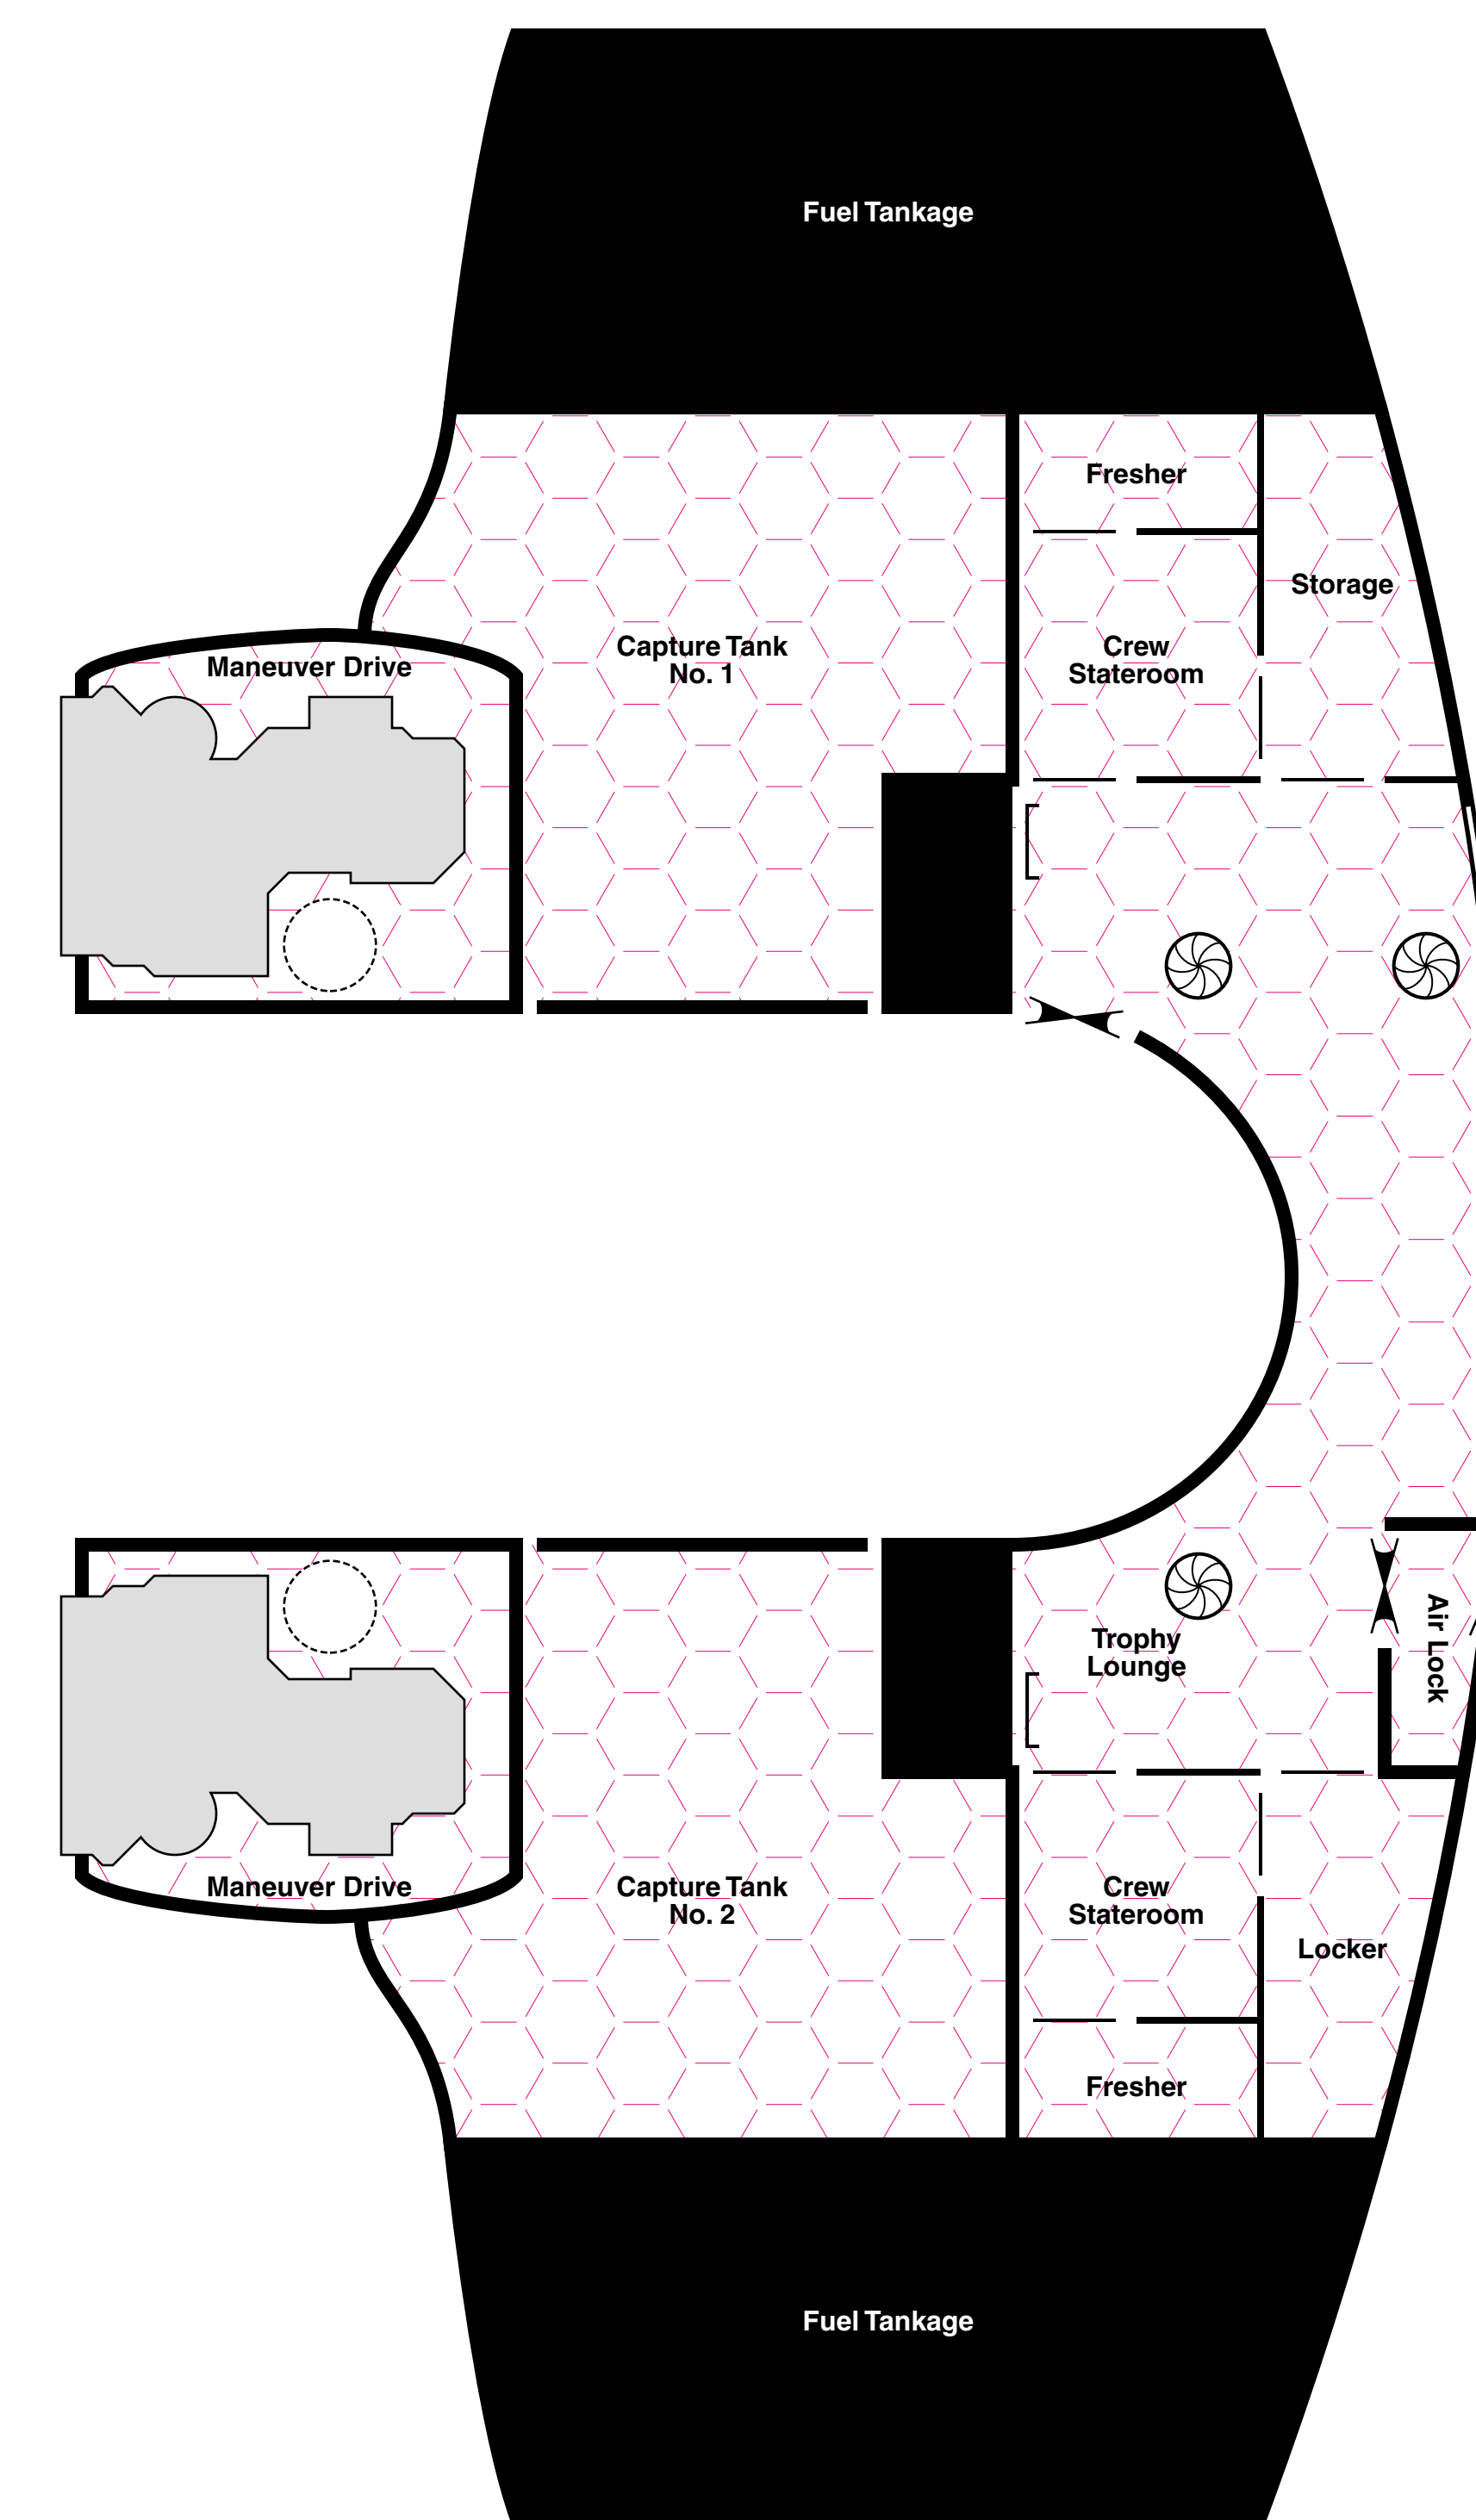

## 200 Displacement Ton Animal-Class Safari Ship

### Legend

- |   |                    |   |                    |
|---|--------------------|---|--------------------|
|  | Wall Hatch         |  | Acceleration Couch |
|  | Wall Iris Valve    |  | Floor Iris Valve   |
|  | Bulkhead           |  | Ceiling Iris Valve |
|  | Maintenance Hatch  |  | Floor and Ceiling  |
|  | Internal Partition |  | Floor Hatch        |
|  | Sliding Door       |  | Ceiling Hatch      |
|   |                    |  | Floor and Ceiling  |
|   |                    |  | Elevator           |

Upper Deck

Lower Deck

Hunting Launch