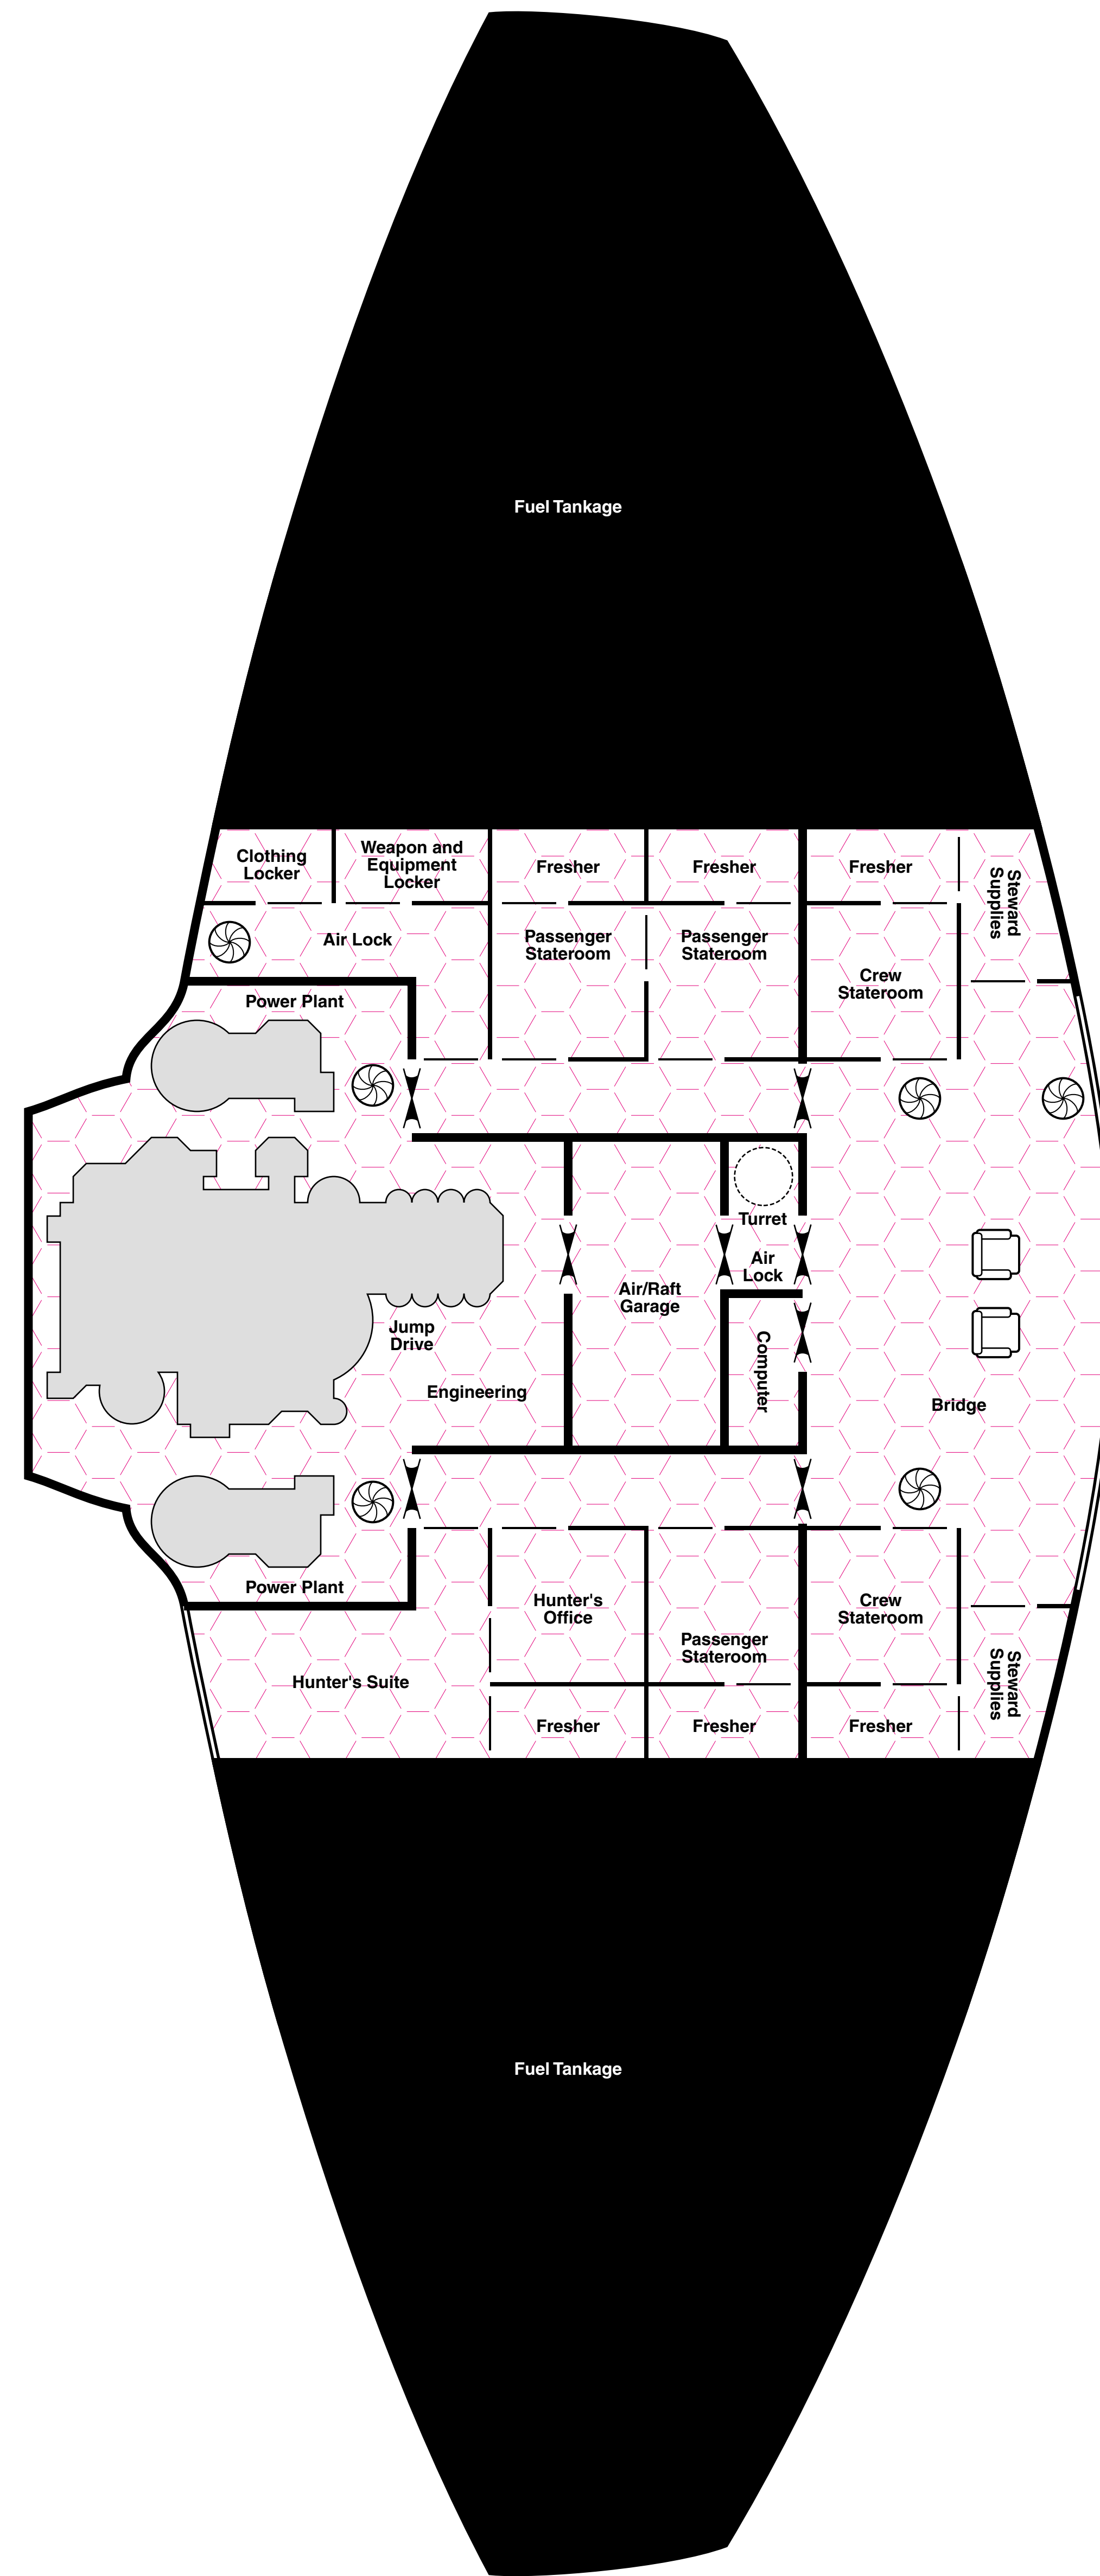

# Jaguarundi

## 200 Displacement Ton Animal-Class Safari Ship

### Legend

- |   |                    |   |                    |
|---|--------------------|---|--------------------|
|  | Wall Hatch         |  | Acceleration Couch |
|  | Wall Iris Valve    |  | Floor Iris Valve   |
|  | Bulkhead           |  | Ceiling Iris Valve |
|  | Maintenance Hatch  |  | Floor and Ceiling  |
|  | Internal Partition |  | Floor Hatch        |
|  | Sliding Door       |  | Ceiling Hatch      |
|   |                    |  | Floor and Ceiling  |
|   |                    |  | Elevator           |

Upper Deck

Lower Deck

Hunting Launch